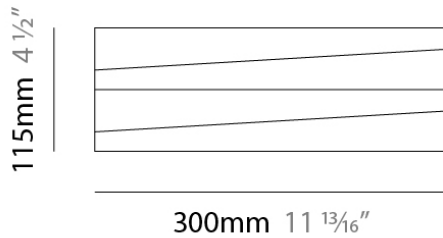

PROJECT
TYPE
NOTES
QUANTITY
DATE

CROSS SURFACE

D83264

GENERAL

Series: Cross
Brand: Panzeri
Division: Design
Mounting Type: Surface
Mounting Location: Wall
Subcategory: Ambient

PHYSICAL

Shape: Rectangle
Length (mm): 300
Length (in): 11 3/4
Height (mm): 115
Height (in): 4 1/2
Extension (mm): 90
Extension (in): 3 1/2
Light Distribution: Direct / Indirect
Weight (kg): 1.8
Weight (lbs): 4
Diffuser: Etched Glass
Fixture Material: Metal

ELECTRICAL

Number of Lamps: 1
Lamp Type: LED Retrofit
Bulb Included: Bulb Not Included
Total Output Wattage (W): 15
Max. Wattage Per Lamp (W): 15
Lamp Base: G4
Dimming: Non-Dimmable
Input Voltage (V): 120

LED

OPTICAL

RATINGS AND CERTIFICATIONS

Certified By: CSA Certified to UL and CSA Standards
IP rating: IP40