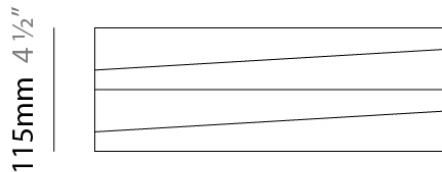

CROSS SURFACE

D83263

GENERAL

Series: Cross
Brand: Panzeri
Division: Design
Mounting Type: Surface
Mounting Location: Wall
Subcategory: Ambient

PHYSICAL

Shape: Rectangle
Length (mm): 300
Length (in): 11 3/4
Height (mm): 115
Height (in): 4 1/2
Extension (mm): 90
Extension (in): 3 1/2
Light Distribution: Direct / Indirect
Weight (kg): 1.8
Weight (lbs): 4
Diffuser: Etched Glass
Fixture Material: Metal

ELECTRICAL

Number of Lamps: 1
Lamp Type: LED Retrofit
Bulb Included: Bulb Not Included
Total Output Wattage (W): 15
Max. Wattage Per Lamp (W): 15
Lamp Base: G4
Dimming: Non-Dimmable
Input Voltage (V): 120

LED

OPTICAL

RATINGS AND CERTIFICATIONS

Certified By: CSA Certified to UL and CSA Standards
IP rating: IP40

300mm 11 13/16"

90mm 3 9/16"